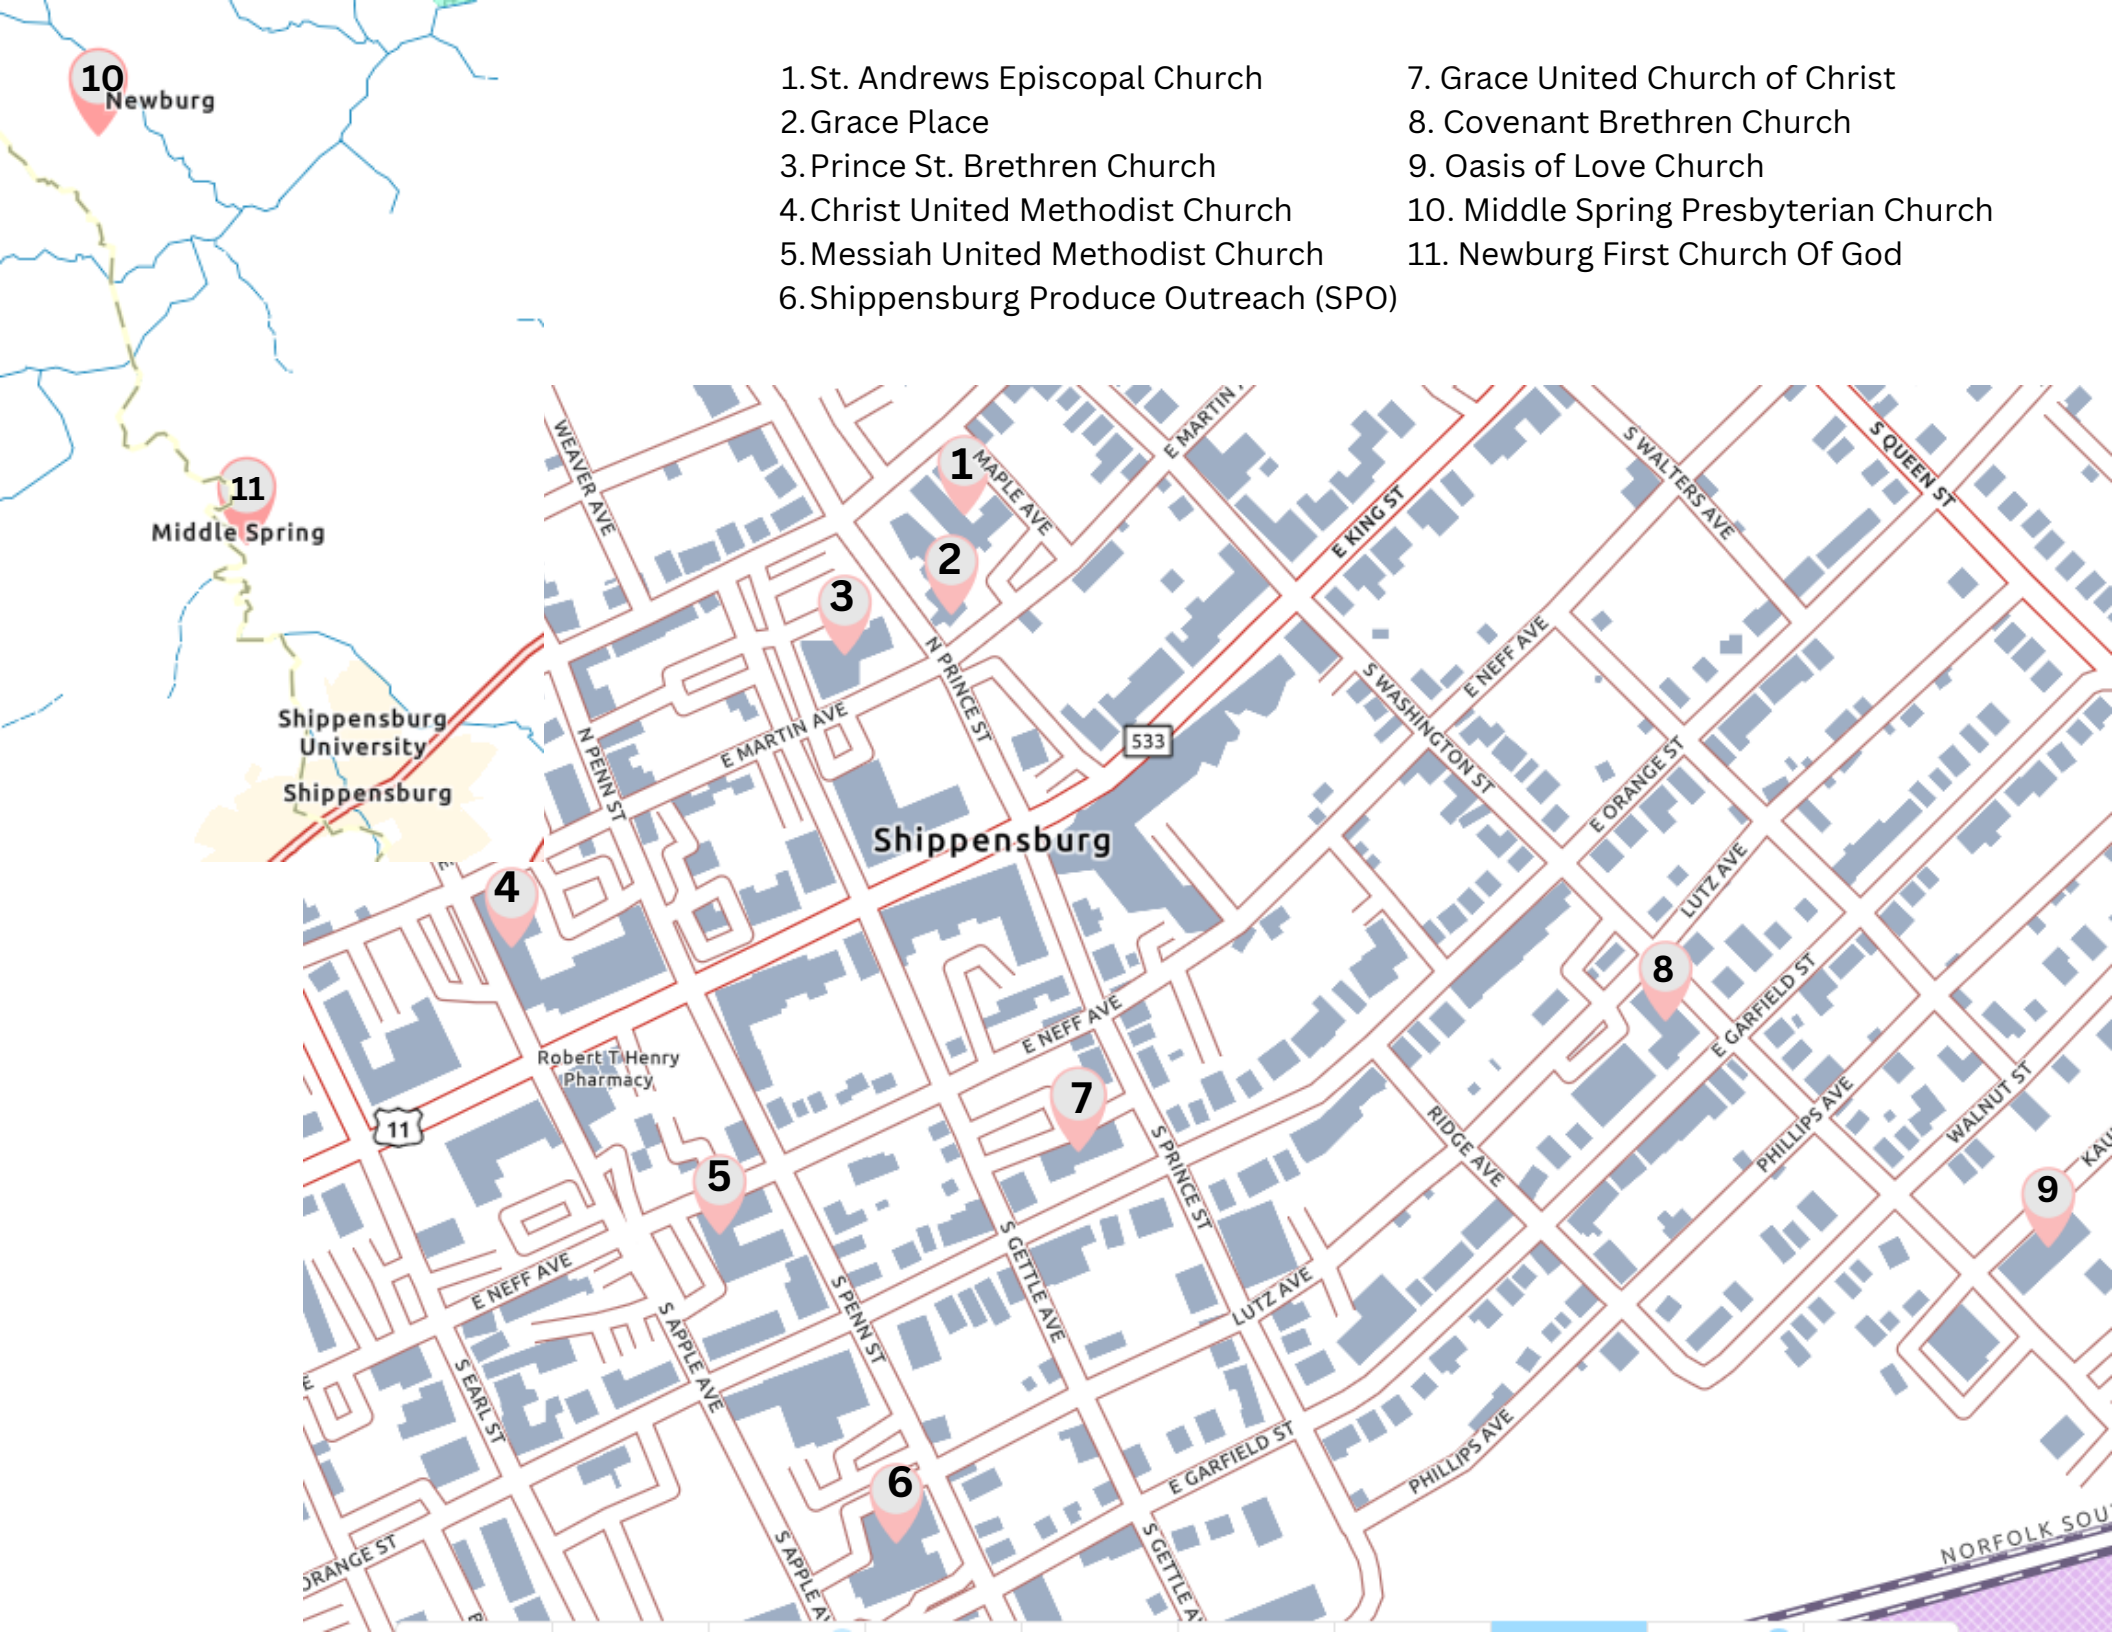

APRIL 2024

SUN	MON	TUE	WED	THU	FRI	SAT
<p>This calendar has the times and locations of the free community meals offered in shippensburg</p>	<p>1</p> <p><u>NO COMMUNITY MEAL</u></p>	<p>2</p> <p>SPO/Diaper Bank 130 S PENN ST 3:30 PM TO 6PM</p> <hr/> <p>Grace Place 21 N Prince St 10 a.m.</p> <hr/> <p>Christ United Methodist 30 S Penn St 6:15 p.m.*Sit down*</p>	<p>3</p> <p>OASIS OF LOVE 303 S WASHINGTON ST 4:30 P.M. TO 5:30 P.M.</p> <hr/> <p>NEWBURG FIRST CHURCH OF GOD (DINE IN ONLY) 260 NEWBURG RD 5:30 TO 6:30</p>	<p>4</p> <p>Oasis of Love Baked Items 303 S Washington St 10:30 to 11 a.m.</p> <hr/> <p>PRINCE ST BRETHERN 20 N PRINCE ST 5:30 P.M.</p>	<p>5</p> <p>Ship U @ St Andrews Episcopal 206 E Burd St 4 p.m. to 5 p.m.</p>	<p>6</p> <p>CHRIST UNITED METHODIST SIT DOWN BREAKFAST 47 E KING ST 9:30 A.M. <i>DINE IN ONLY</i></p>
<p>7</p> <p>All Meals are Grabngo, drive-thru style unless stated otherwise</p>	<p>8</p> <p>St. Andrews Episcopal Church 206 E Burd St 5pm-6pm</p>	<p>9</p> <p>Grace Place 21 N Prince St 10 a.m.</p> <hr/> <p>SPO 130 S Penn St 3:30 pm to 6 pm</p> <hr/> <p>Messiah United Methodist 30 S Penn St 5:30 p.m.</p>	<p>10</p> <p>OASIS OF LOVE 303 S WASHINGTON ST 4:30 P.M. TO 5:30 P.M.</p> <hr/> <p>NEWBURG FIRST CHURCH OF GOD (DINE IN ONLY) 260 NEWBURG RD 5:30 TO 6:30</p>	<p>11</p> <p>Oasis of Love Baked Items 303 S Washington St 10:30 to 11 a.m.</p> <hr/> <p>COVENANT BRETHERN 253 E GARFIELD ST 5:30 P.M. TO 6:30 P.M.</p>	<p>12</p> <p><u>NO COMMUNITY MEAL</u></p>	<p>13</p> <p>CHRIST UNITED METHODIST SIT DOWN BREAKFAST 47 E KING ST 9:30 A.M. <i>DINE IN ONLY</i></p>
<p>14</p> <p>Senior Center meals & meals on wheels 717-300-3563</p>	<p>15</p> <p>Grace United Church 121 E Orange St. 5pm <i>Dine in only</i></p>	<p>16</p> <p><u>NO COMMUNITY MEAL</u></p> <hr/> <p>Grace Place 21 N Prince St 10 a.m.</p> <hr/> <p>SPO & Sr Boxes 130 S Penn St 3:30pm to 6pm</p>	<p>17</p> <p>OASIS OF LOVE 303 S WASHINGTON ST 4:30 P.M. TO 5:30 P.M.</p> <hr/> <p>NEWBURG FIRST CHURCH OF GOD (DINE IN ONLY) 260 NEWBURG RD 5:30 TO 6:30</p>	<p>18</p> <p>Oasis of Love Baked Items 303 S Washington St 10:30 to 11 a.m.</p> <hr/> <p><u>NO COMMUNITY MEAL</u></p>	<p>19</p> <p>Ship U @ St Andrews Episcopal 206 E Burd St 4 p.m. to 5 p.m.</p>	<p>20</p> <p>CHRIST UNITED METHODIST SIT DOWN BREAKFAST 47 E KING ST 9:30 A.M. <i>DINE IN ONLY</i></p>
<p>21</p> <p>Hound Packs is for any child living in the SASD. Weekend food bags with 7 meals are distributed on Thursdays. Visit the website listed below for more info.</p>	<p>22</p> <p>St. Andrews Episcopal Church 206 E Burd St 5pm-6pm</p>	<p>23</p> <p>SPO & Sr Boxes 130 S Penn St 3:30pm to 6pm</p> <hr/> <p>Grace Place 21 N Prince St 10 a.m.</p> <hr/> <p>MESSIAH UNITED METHODIST 30 S PENN ST 5:30 P.M.</p>	<p>24</p> <p>Oasis of Love 303 S Washington St 4:30 p.m. to 5:30 p.m.</p> <hr/> <p>NEWBURG FIRST CHURCH OF GOD (DINE IN ONLY) 260 NEWBURG RD 5:30 TO 6:30</p>	<p>25</p> <p>Oasis of Love Baked Items 303 S Washington St 10:30 to 11 a.m.</p> <hr/> <p>Middle Spring Presbyterian 135 Middle Spring Rd 5p.m. to 6 p.m.</p>	<p>26</p> <p><u>NO COMMUNITY MEAL</u></p>	<p>27</p> <p>EVERY SAT: FOOD BOXES BY APPT OASIS OF LOVE 303 S WASHINGTON ST</p>
<p>28</p>	<p>29</p> <p><u>NO COMMUNITY MEAL</u></p>	<p>30</p> <p>Grace Place 21 N Prince St 10 a.m.</p> <hr/> <p><u>NO COMMUNITY MEAL</u></p> <hr/> <p>SPO 130 S Penn St 3:30 pm to 6 pm</p>				<p>Is your church interested in hosting a community meal? Contact Jami at coordinator-scrs@shipresources.org</p>